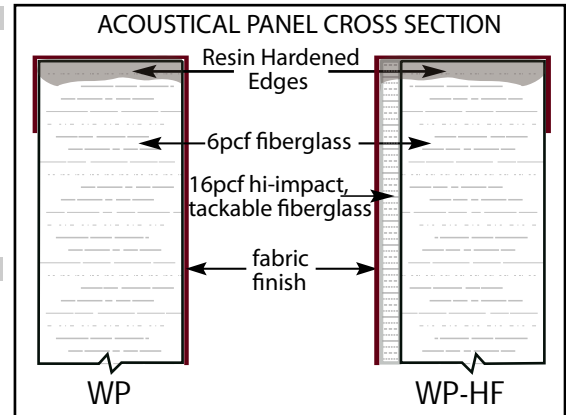

SounDesign wall panels are well suited for schools, churches, offices, gymnasiums, recording studios, and areas requiring sound control treatment or display needs.

PANEL TYPE	THICKNESS	CORE CONSTRUCTION	NRC	SOUND ABSORPTION COEFFICIENTS-#4 MOUNTING					
				125HZ	250HZ	500HZ	1000HZ	2000HZ	4000HZ
<input type="checkbox"/> WP500	1/2"	6-10# fiberglass	.55	.04	.26	.55	.61	.85	.92
<input type="checkbox"/> WP750MFP	3/4"	18# Mineral Fiber-perf.	.60	.10	.26	.56	.68	.82	.78
<input type="checkbox"/> WP1000	1"	6-7# Fiberglass	.80	.14	.33	.84	1.06	1.01	.99
<input type="checkbox"/> WP1125HF	1-1/8"	6#, 16# Fiberglass	.85	.14	.55	.95	1.02	.90	.94
<input type="checkbox"/> WP2000	2"	6-7# Fiberglass	1.05	.34	.85	1.16	1.13	1.06	.99
<input type="checkbox"/> WP2125HF	2-1/8"	6#, 16# Fiberglass	.95	.50	.86	1.05	1.00	.92	.90
<input type="checkbox"/> WP MF	1/2", 3/4"	18-24# Mineral Fiber	.30	MOST TACKABLE SUBSTRATE					

BEVEL  CHAMFER (half bevel) 

CORNER TREATMENT

SQUARE  RADIUS 

MOUNTING METHOD

W1 IMPALIT CLIP  W5 V-CLIP 

Z-CLIP, BAR  SPLINE mount 

HOOK & LOOP  ADHESIVE 

SCRU-IT CLIPS 